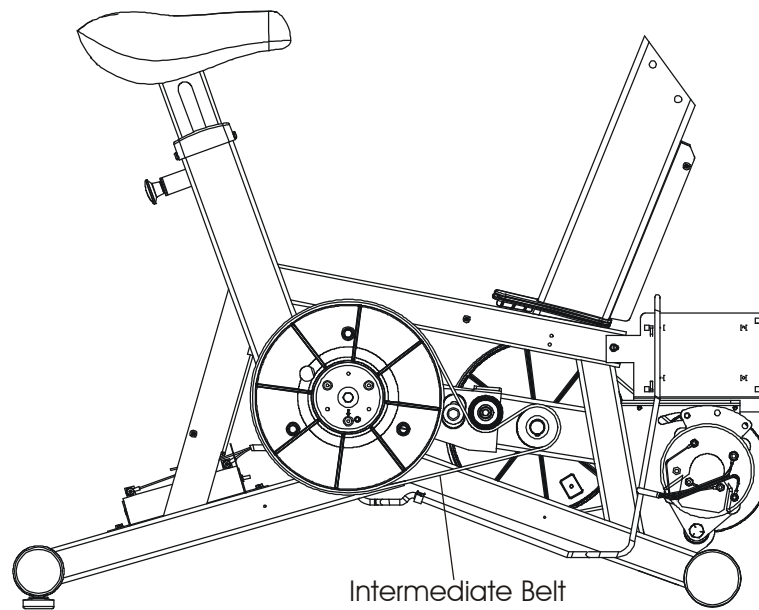

Intermediate Belt
OK63-01066-0001

**CABLE ASSEMBLY
POWER CONTROL TO ALTERNATOR
AK63-00029-0001**

**CABLE ASSEMBLY
AK63-00028-0001**

**LIFE PULSE EXTENSION
AK63-00069-0000**

**LOWER CONSOLE
CABLE
AK63-00038-0000**