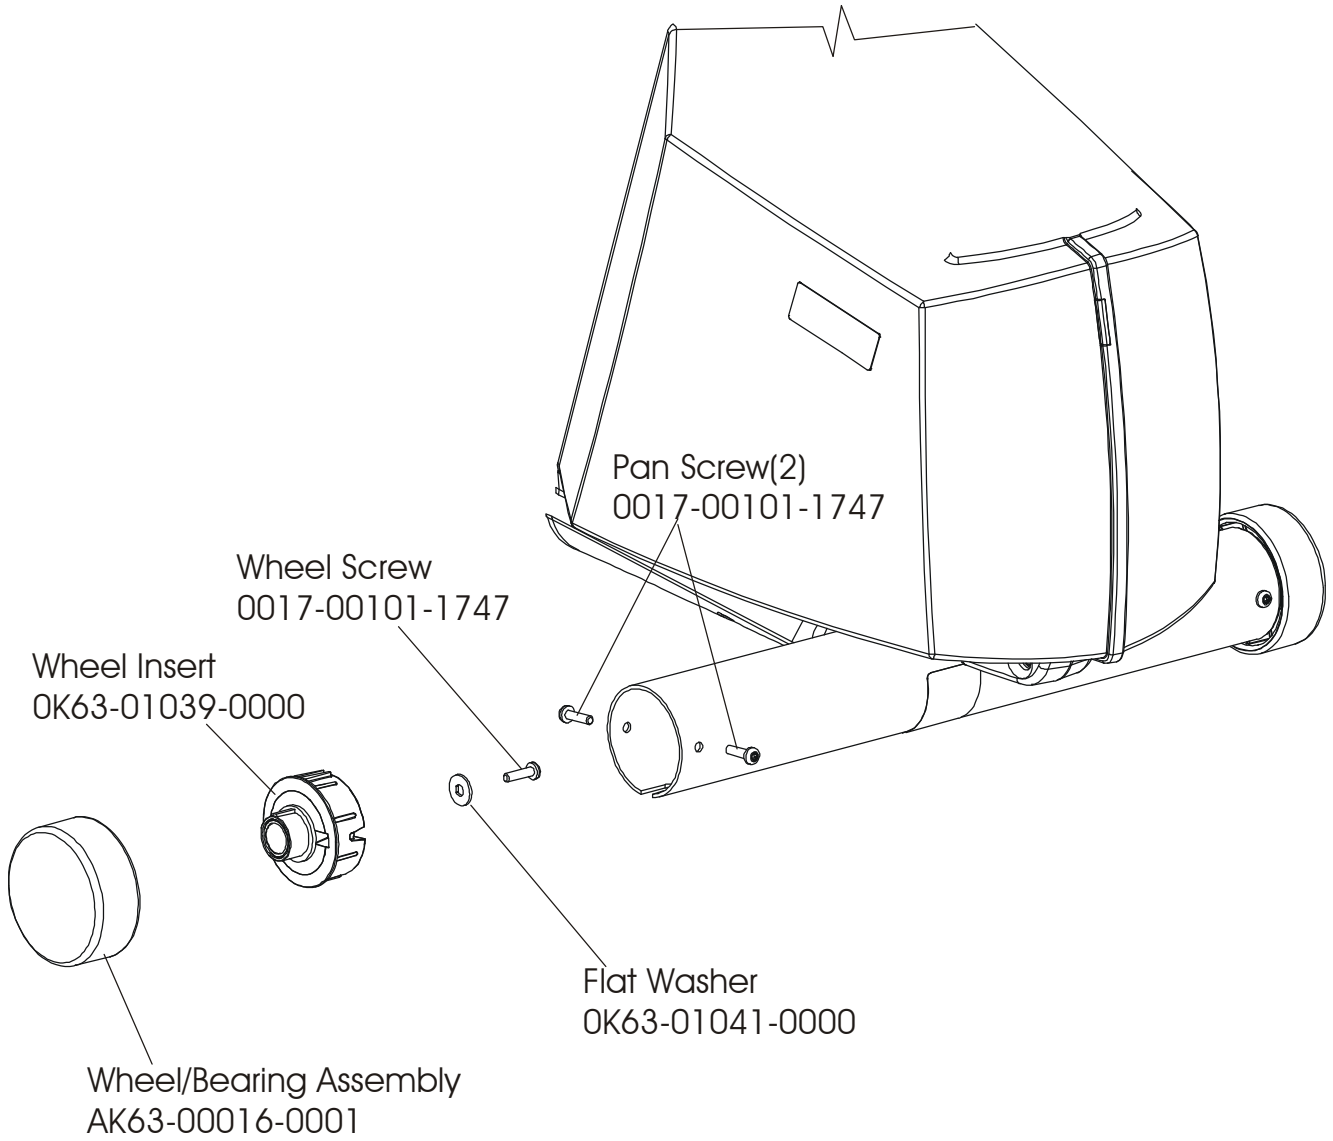

ARCTIC SILVER 95CEZ
PCB Mounting Bracket Assembly

95CEZ-0000-01
S/N CZE100000 and UP

Assembly Number – AK63-00049-0000

ARCTIC SILVER 95CEZ
Front Wheels – AK63-00017-0001

95CEZ-0000-01
S/N CZE100000 and UP