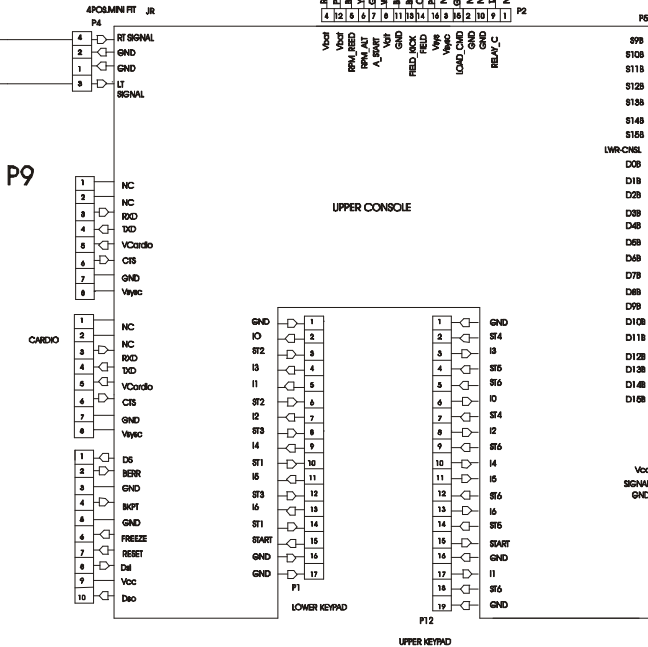

Intermediate Belt
OK63-01066-0001

**CABLE ASSEMBLY
POWER CONTROL TO ALTERNATOR
AK63-00029-0001**

**CABLE ASSEMBLY
AK63-00028-0001**

**LIFE PULSE EXTENSION
AK63-00069-0000**

**LOWER CONSOLE
CABLE
AK63-00038-0000**