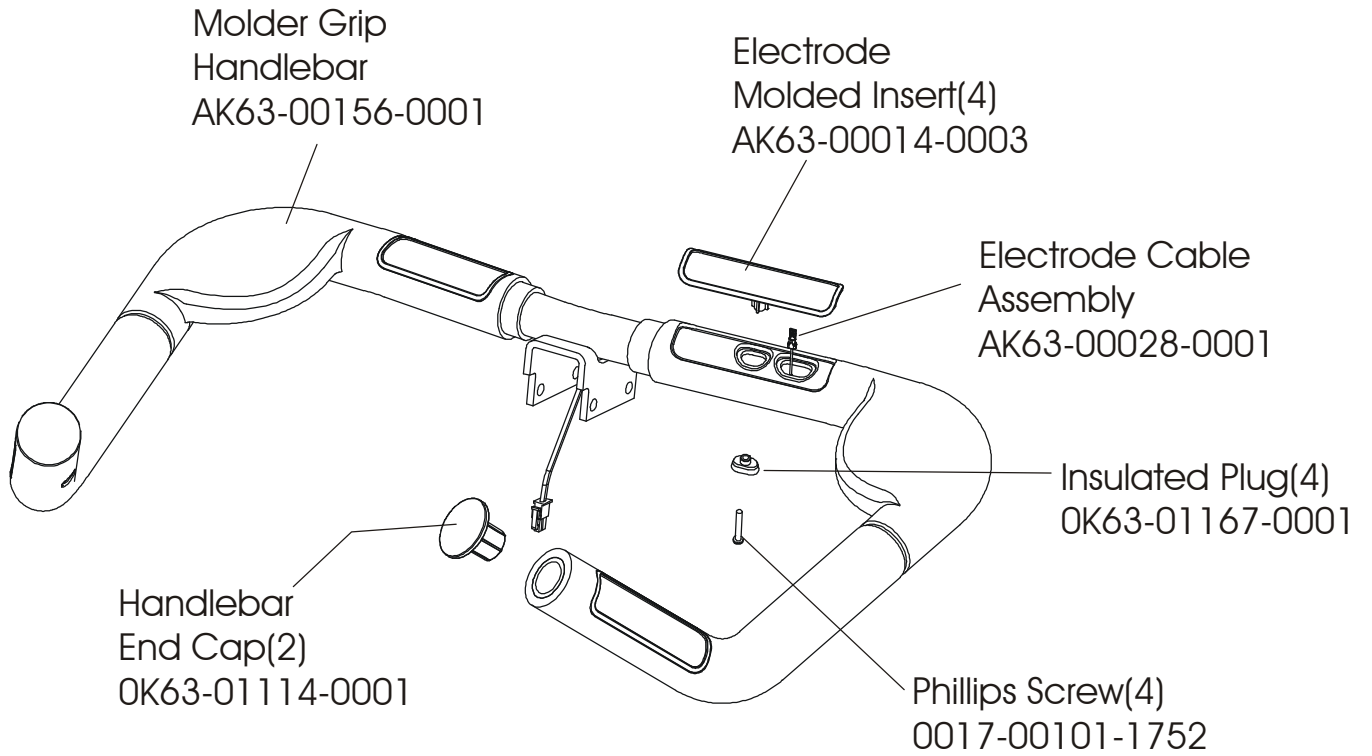

ARCTIC SILVER 95CEZ

Handlebar Assembly - AK63-00091-0001

95CEZ-0000-01

S/N CZE100000 and UP