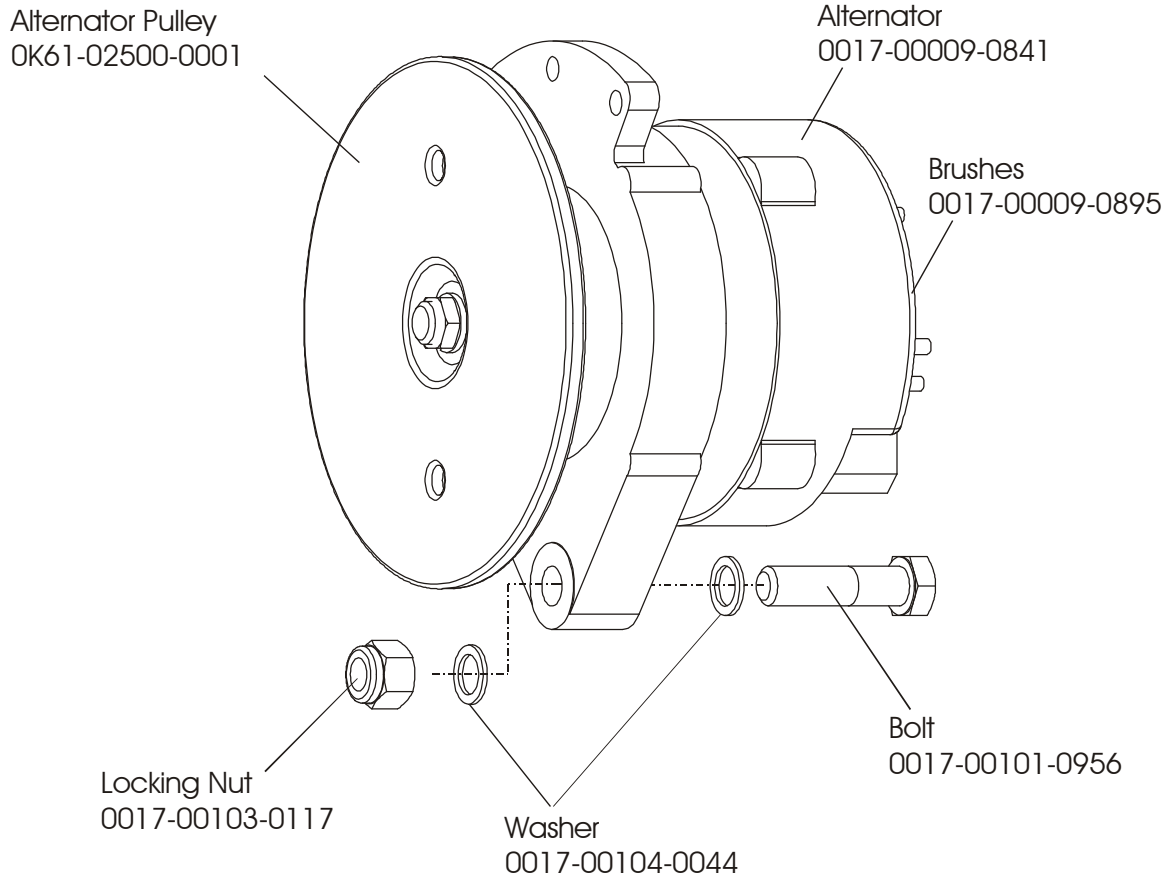

ARCTIC SILVER 95CEZ
Crankshaft and Bearing Assembly

95CEZ-0000-01
S/N CZE100000 and UP

ARCTIC SILVER 95CEZ
Intermediate Shaft & Bearing Assembly

95CEZ-0000-01
S/N CZE100000 and UP

Kit number – GK63-00002-0007