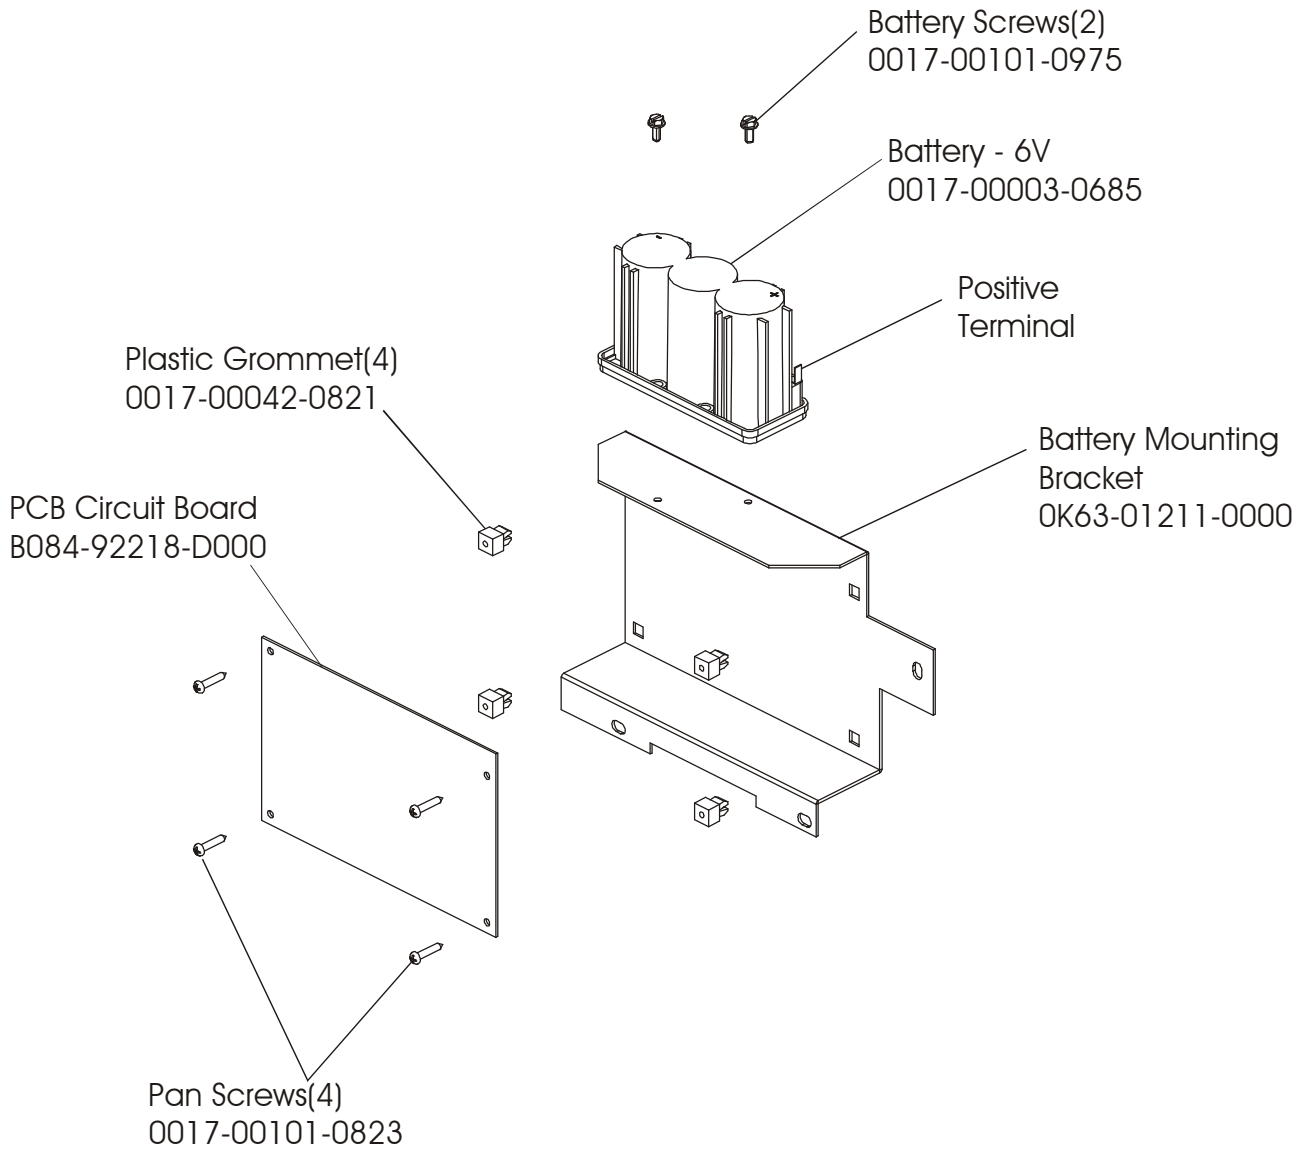

ARCTIC SILVER 95CEZ
PCB Mounting Bracket Assembly

95CEZ-0000-01
S/N CZE100000 and UP

Assembly Number – AK63-00049-0000