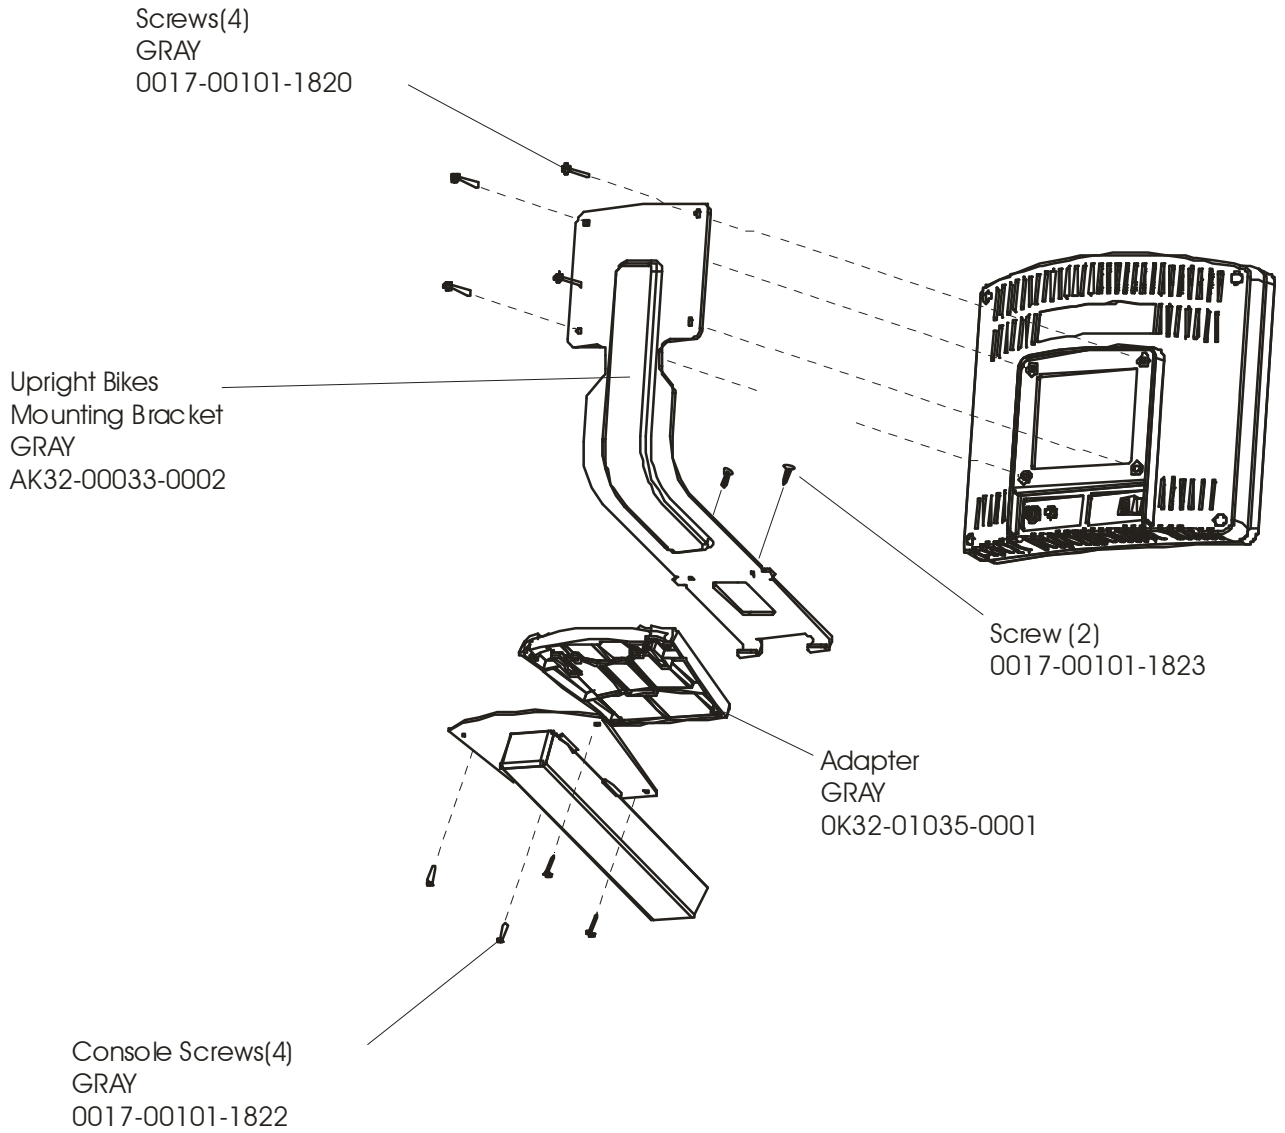

ARCTIC SILVER 95CEZ
Entertainment Mounting Bracket

95CEZ-0000-01
S/N CZE100000 and UP