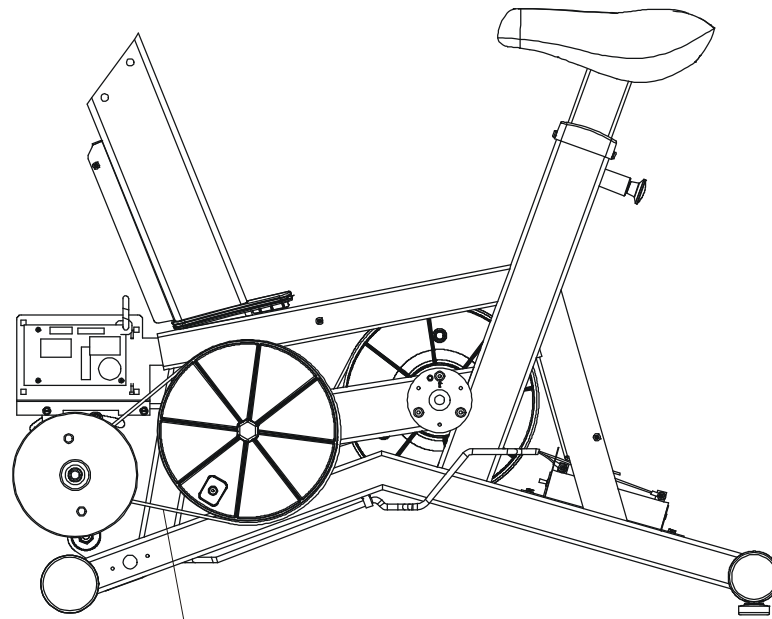

Alternator Belt
OK63-01065-0000