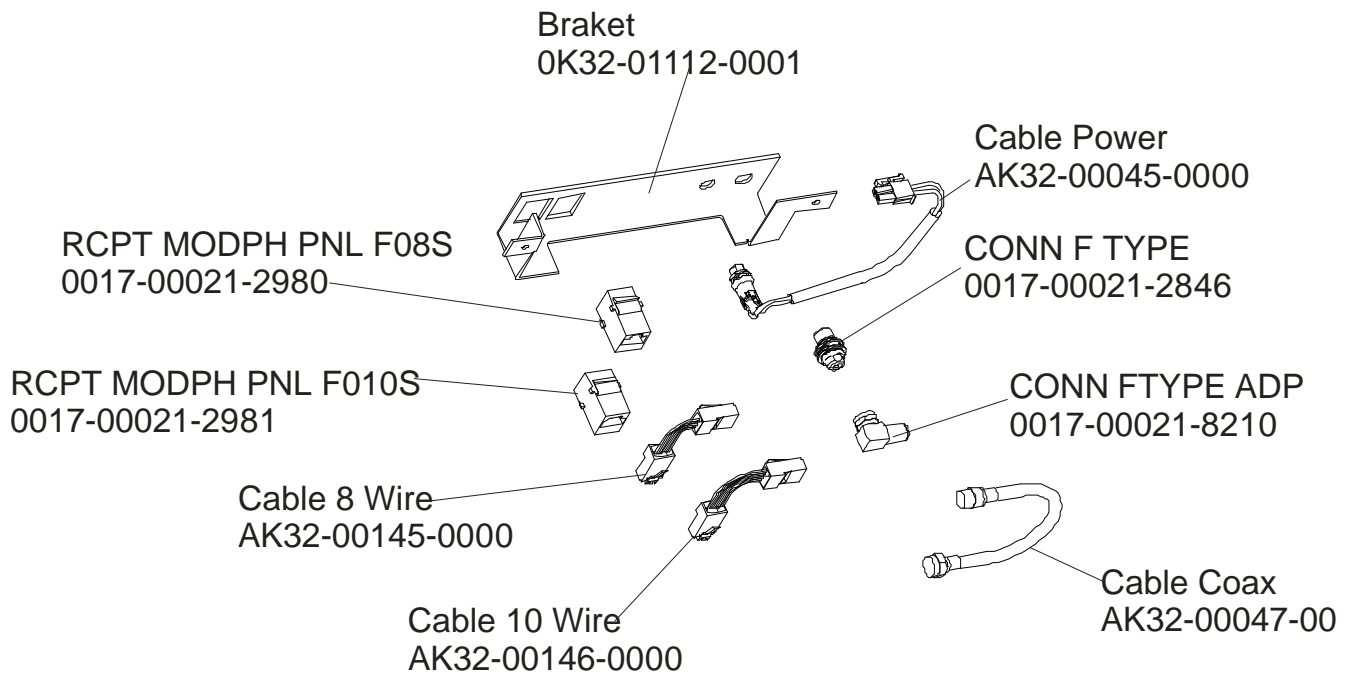

	Page
Console and Related Components	4
Entertainment TV Console	5
Connector Bracket	6
Entertainment Mounting Bracket.....	7
Console Mounting Screws and Polar Covers.....	8
Alternator w/Pulley	9
Crankshaft and Bearing Assembly	10
Intermediate Shaft and Bearing Assembly	11
Seat Latch Assembly	12
Seat Post Assembly	13
Seat Post Shrouds	14
Idler Bracket Assembly	15
Console Support Assembly.....	16
Left Side Shroud and Crankarm.....	17
Right Side Shroud and Crankarm	18
PCB Mounting Bracket Assembly	19
Front Wheels.....	20
Resistor Assembly	21
Handlebar Assembly.....	22
Belts.....	23
Cables.....	24

ARCTIC SILVER 95CEZ
Entertainment TV Console

95CEZ-0000-01
S/N CZE100000 and UP

ARCTIC SILVER 95CEZ

95CEZ-0000-01
S/N CZE100000 and UP

Connector Bracket AK32-00156-0000

ARCTIC SILVER 95CEZ
Entertainment Mounting Bracket