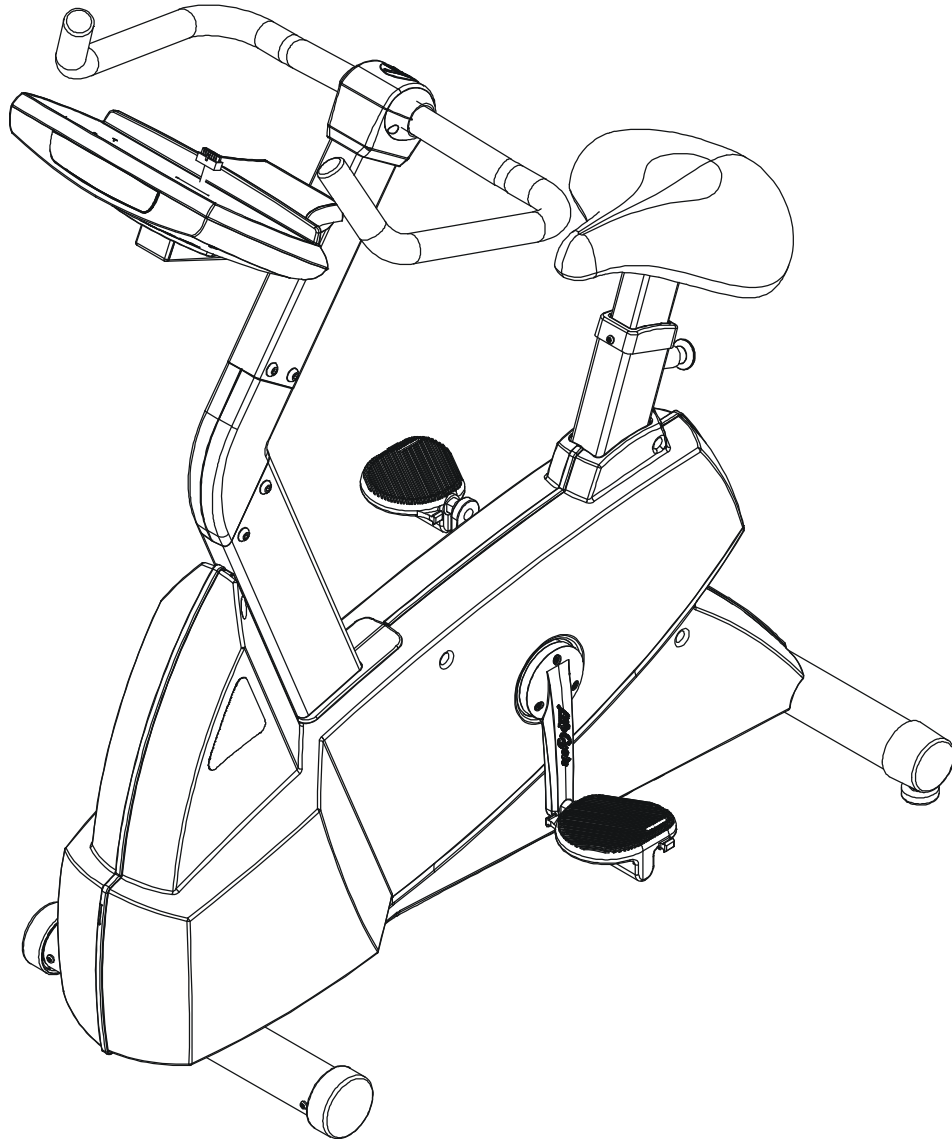

LifeFitness

ARCTIC SILVER 95CEZ Upright Bike

Customer Support Services
PARTS MANUAL rev. 08/10/05

ARCTIC SILVER 95CEZ
REFERENCES

95CEZ-0000-01
S/N CZE100000 and UP

OPERATION MANUAL	M051-00K63-A064
HARDWARE BAG	GK63-00002-0044
POWER OPTION KIT – 120V	GK63-00002-0005
POWER OPTION KIT – 220/50 UK	GK63-00002-0039
POWER OPTION KIT – 240V+ AUS	GK63-00002-0040
POWER OPTION KIT – 220/50	GK63-00002-0041
TOUCH UP PAINT: SPRAY CAN .5 OZ BOTTLE W/APPLICATOR .33 OZ PEN	0017-00008-0204 0017-00008-0205 0017-00008-0206
COAX CABLE	AK32-00020-0001
ER READY BRACKET ASSEMBLY ASSEMBLY CONSISTS OF: 1) POWER CABLE 2) ER READY BRACKET 3) F TYPE CONNECTOR	AK63-00215-0000 AK32-00078-0001 GK63-01329-0000 0017-00021-2846
SERVICE MANUAL	M051-00K63-A009

	Page
Console and Related Components	4
Entertainment TV Console	5
Connector Bracket	6
Entertainment Mounting Bracket.....	7
Console Mounting Screws and Polar Covers.....	8
Alternator w/Pulley	9
Crankshaft and Bearing Assembly	10
Intermediate Shaft and Bearing Assembly	11
Seat Latch Assembly	12
Seat Post Assembly	13
Seat Post Shrouds	14
Idler Bracket Assembly	15
Console Support Assembly.....	16
Left Side Shroud and Crankarm.....	17
Right Side Shroud and Crankarm	18
PCB Mounting Bracket Assembly	19
Front Wheels.....	20
Resistor Assembly	21
Handlebar Assembly.....	22
Belts.....	23
Cables.....	24