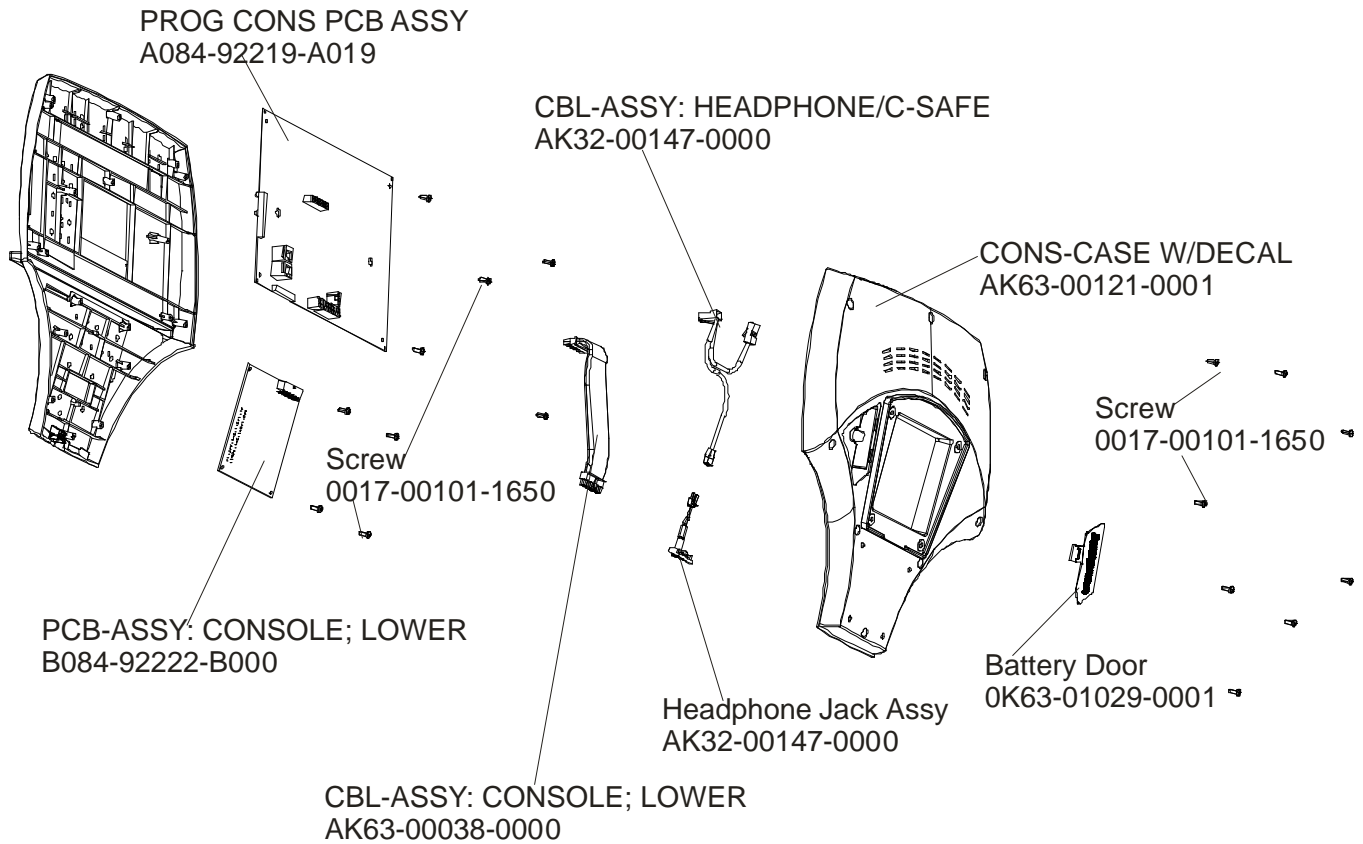

ARCTIC SILVER 95CEZ

Console and Related Components

95CEZ-0000-01
S/N CZE100000 and UP

Part Numer	. Console Assembly	Part Number	Bezel/Switch W/Overlay Assy
AK63-00251-0001	CONS-ASSY: 95CEZ; ENG	AK63-00250-0001	BZL/SW W/OVERLAY ASSY: MFG; 95CEZ/95REZ ENG
AK63-00251-0002	CONS-ASSY; 95CEZ; EUR		
AK63-00251-0003	CONS-ASSY; 95CEZ; GER	AK63-00250-0003	BZL/SW W/OVERLAY ASSY: 95CEZ/95REZ GER
AK63-00251-0004	CONS-ASSY; 95CEZ; SPN	AK63-00250-0004	BZL/SW W/OVERLAY ASSY: 95CEZ/95REZ SPN
AK63-00251-0006	CONS-ASSY; 95CEZ; JAP	AK63-00250-0006	BZL/SW W/OVERLAY ASSY: 95CEZ/95REZ JAP
AK63-00251-0007	CONS-ASSY; 95CEZ; FRN	AK63-00250-0007	BZL/SW W/OVERLAY ASSY: 95CEZ/95REZ FRN
AK63-00251-0008	CONS-ASSY; 95CEZ; ITL	AK63-00250-0008	BZL/SW W/OVERLAY ASSY: 95CEZ/95REZ ITL
AK63-00251-0009	CONS-ASSY; 95CEZ; DUT	AK63-00250-0009	BZL/SW W/OVERLAY ASSY: 95CEZ/95REZ DUT
AK63-00251-0010	CONS-ASSY; 95CEZ; POR	AK63-00250-0010	BZL/SW W/OVERLAY ASSY;; 95CEZ/95REZ POR
AK63-00251-0014	CONS-ASSY; 95CEZ; TUR