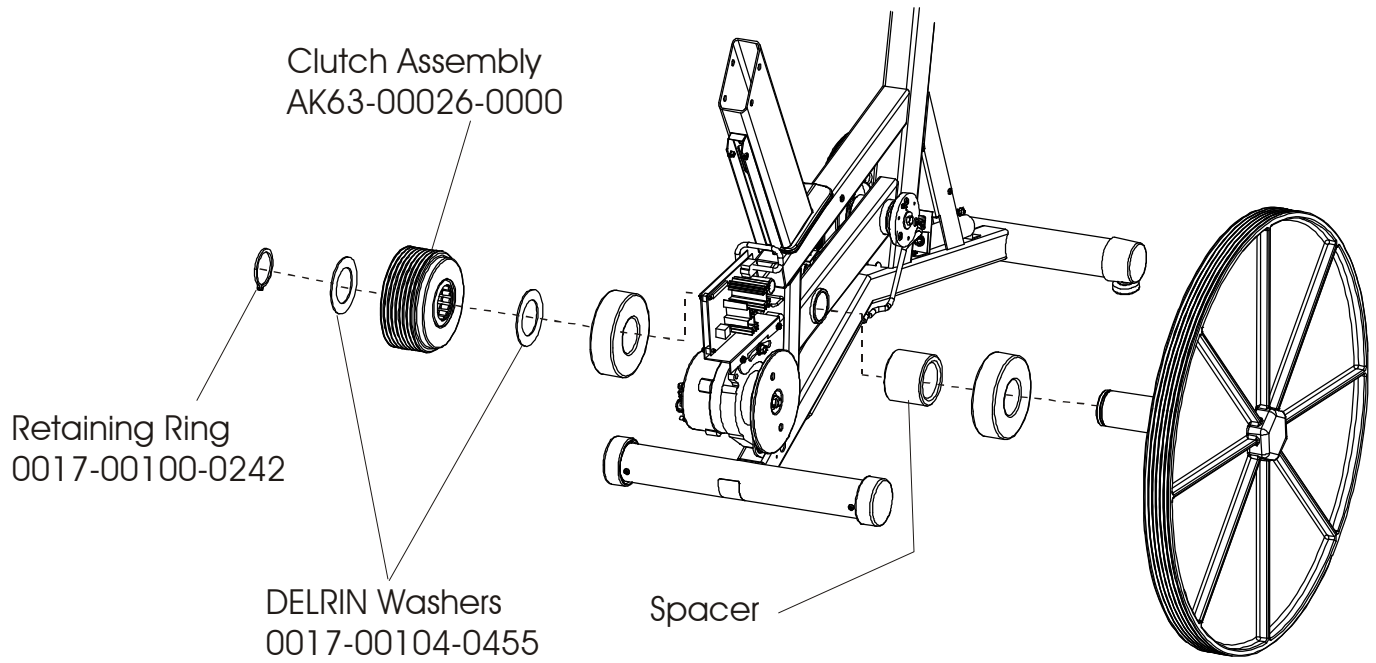

ARCTIC SILVER 95CEZ
Crankshaft and Bearing Assembly

95CEZ-0000-01
S/N CZE100000 and UP

ARCTIC SILVER 95CEZ
Intermediate Shaft & Bearing Assembly

95CEZ-0000-01
S/N CZE100000 and UP

Kit number – GK63-00002-0007