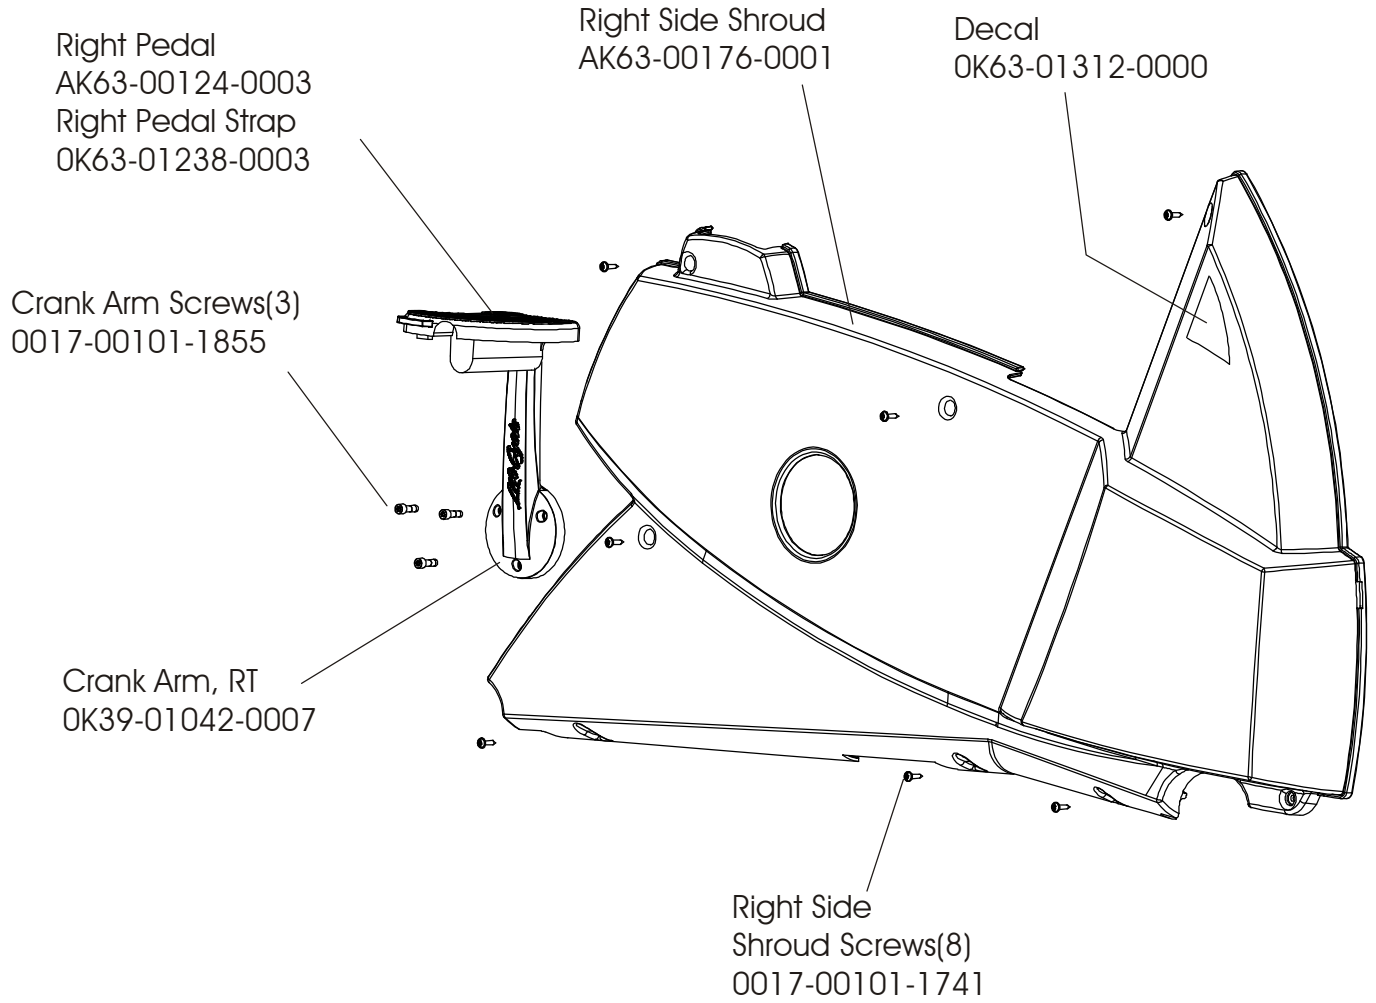

95CEZ-0000-01
S/N CZE100000 and UP

ARCTIC SILVER 95CEZ
Left Side Shroud and Crankarm

95CEZ-0000-01
S/N CZE100000 and UP

ARCTIC SILVER 95CEZ
Right Side Shroud and Crankarm

95CEZ-0000-01
S/N CZE100000 and UP