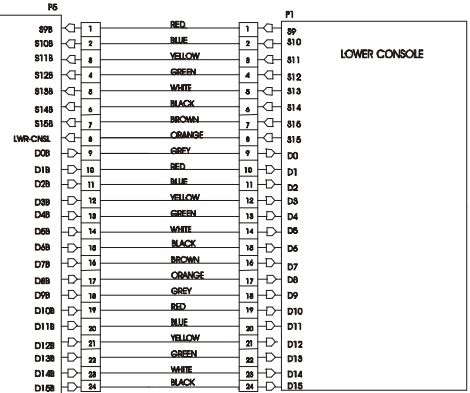

Intermediate Belt
OK63-01066-0001

**CABLE ASSEMBLY
POWER CONTROL TO ALTERNATOR
AK63-00029-0001**

**CABLE ASSEMBLY
AK63-00028-0001**

**LIFE PULSE EXTENSION
AK63-00069-0000**

**LOWER CONSOLE
CABLE
AK63-00038-0000**