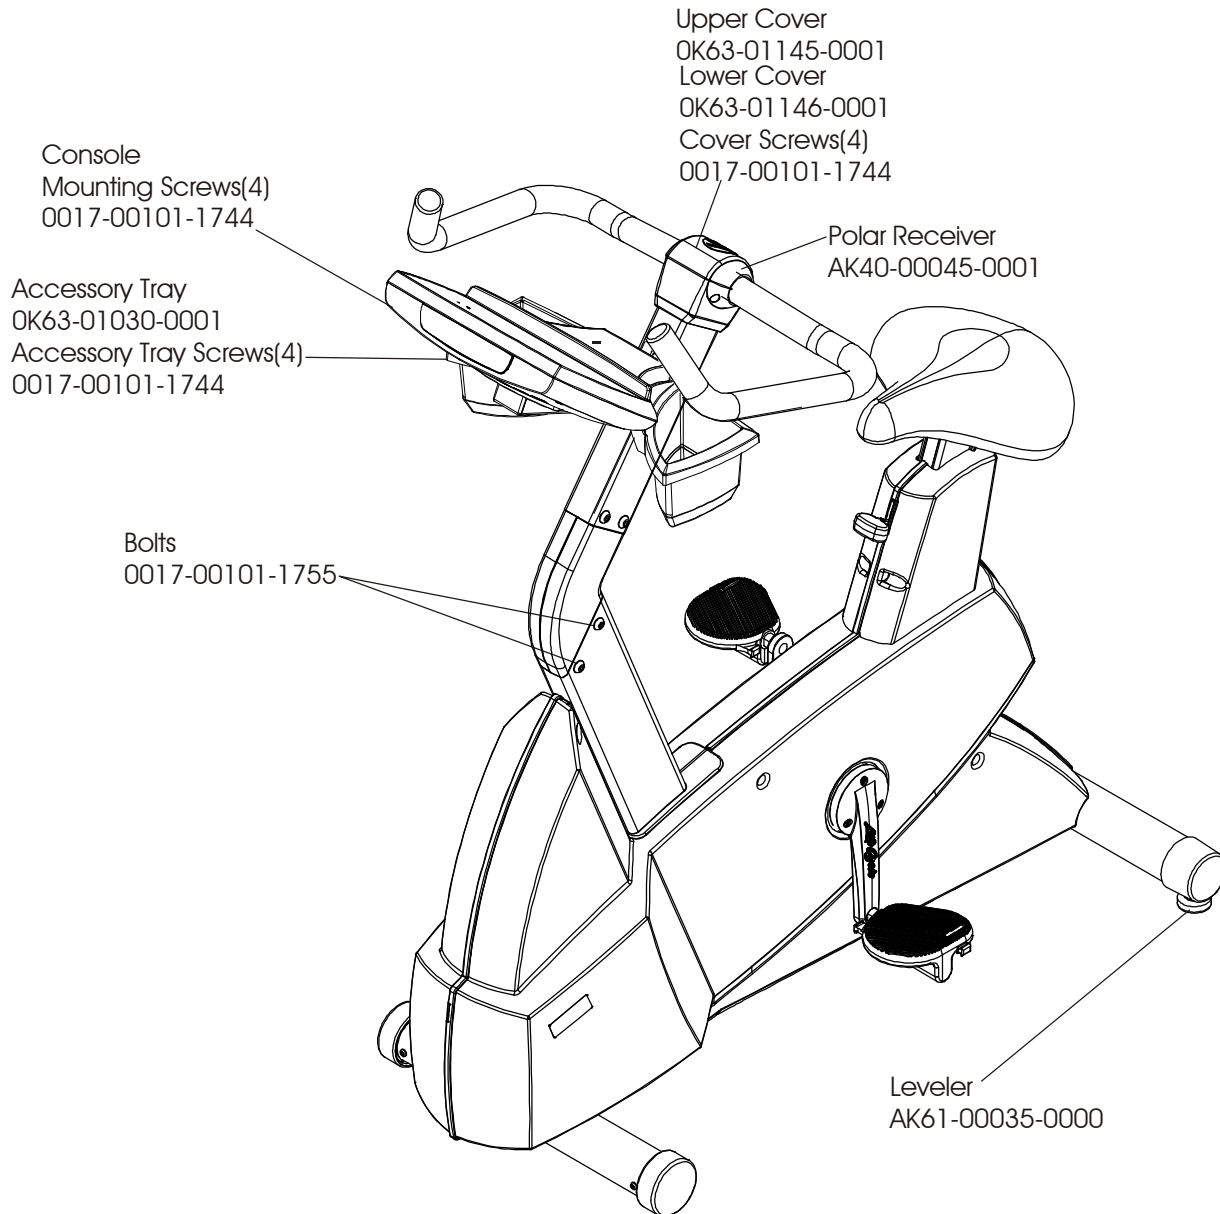

ARCTIC SILVER 95CEZ
Console Mtg. Screws & Polar Covers

95CEZ-0000-01
S/N CZE100000 and UP