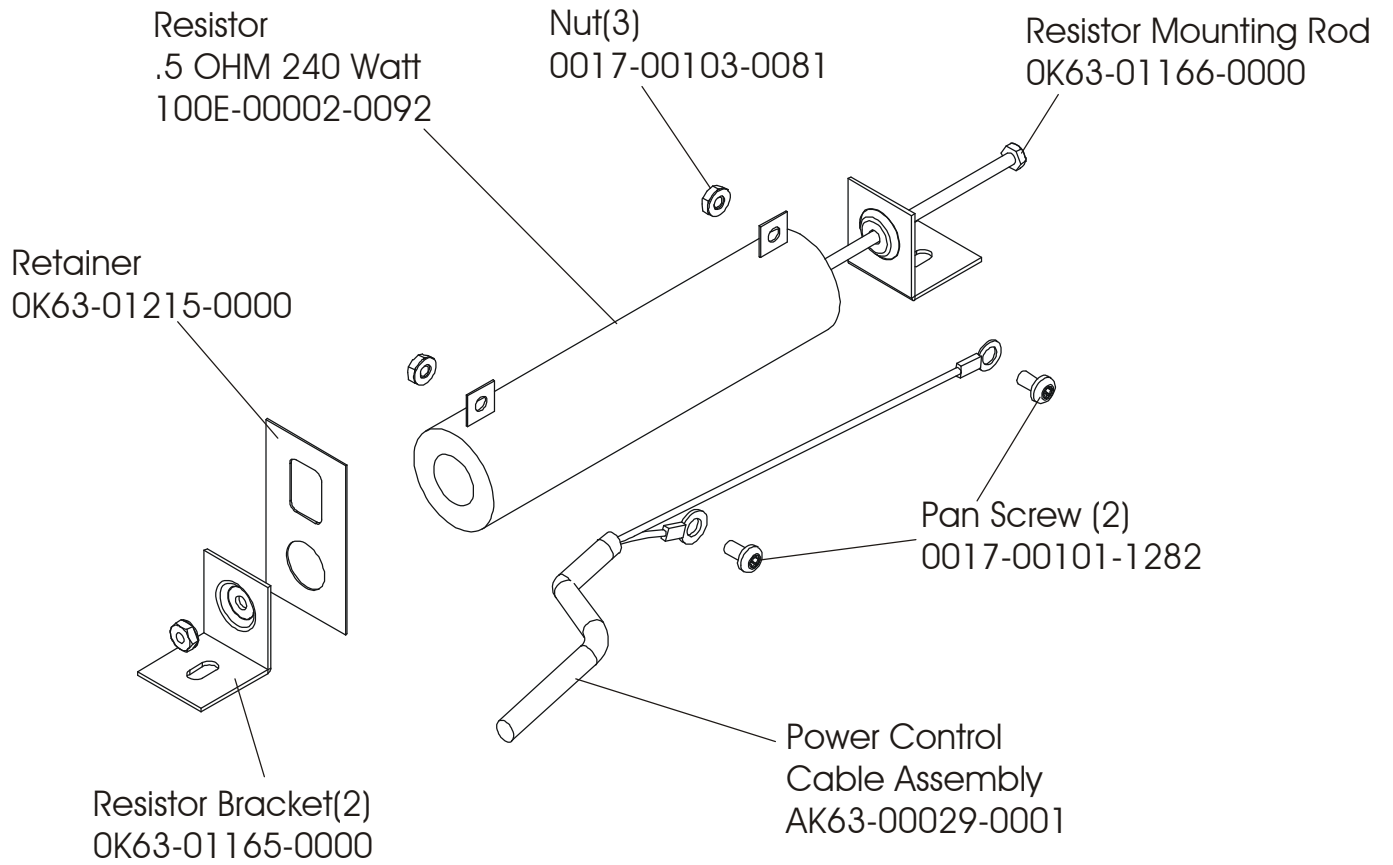

ARCTIC SILVER 95CEZ
Resistor Assembly- AK63-00047-0001

95CEZ-0000-01
S/N CZE100000 and UP