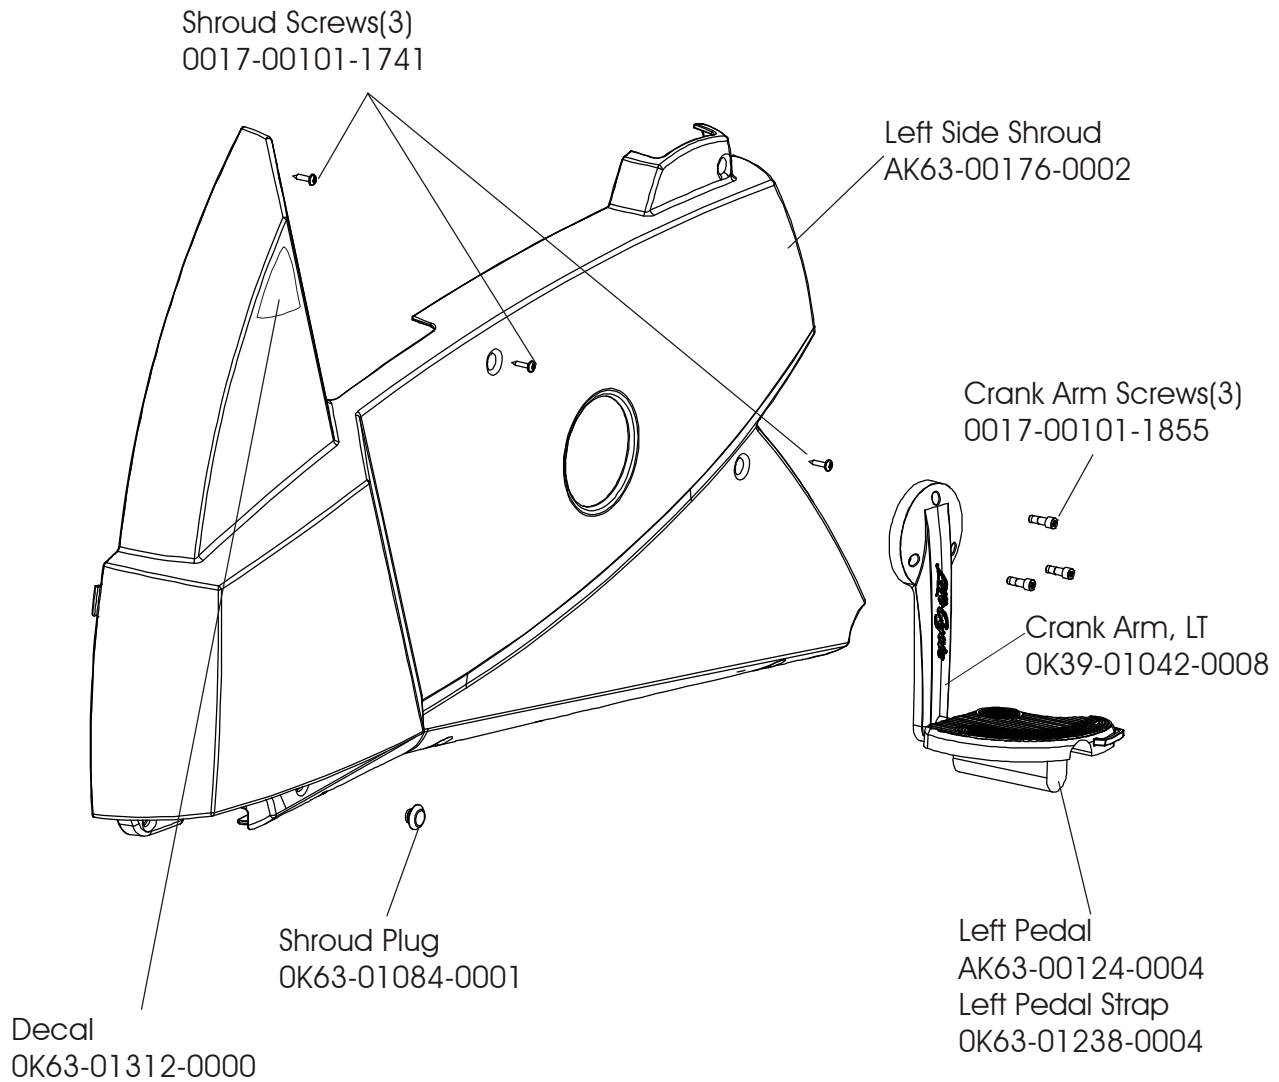

ARCTIC SILVER 95CEZ
Left Side Shroud and Crankarm

95CEZ-0000-01
S/N CZE100000 and UP