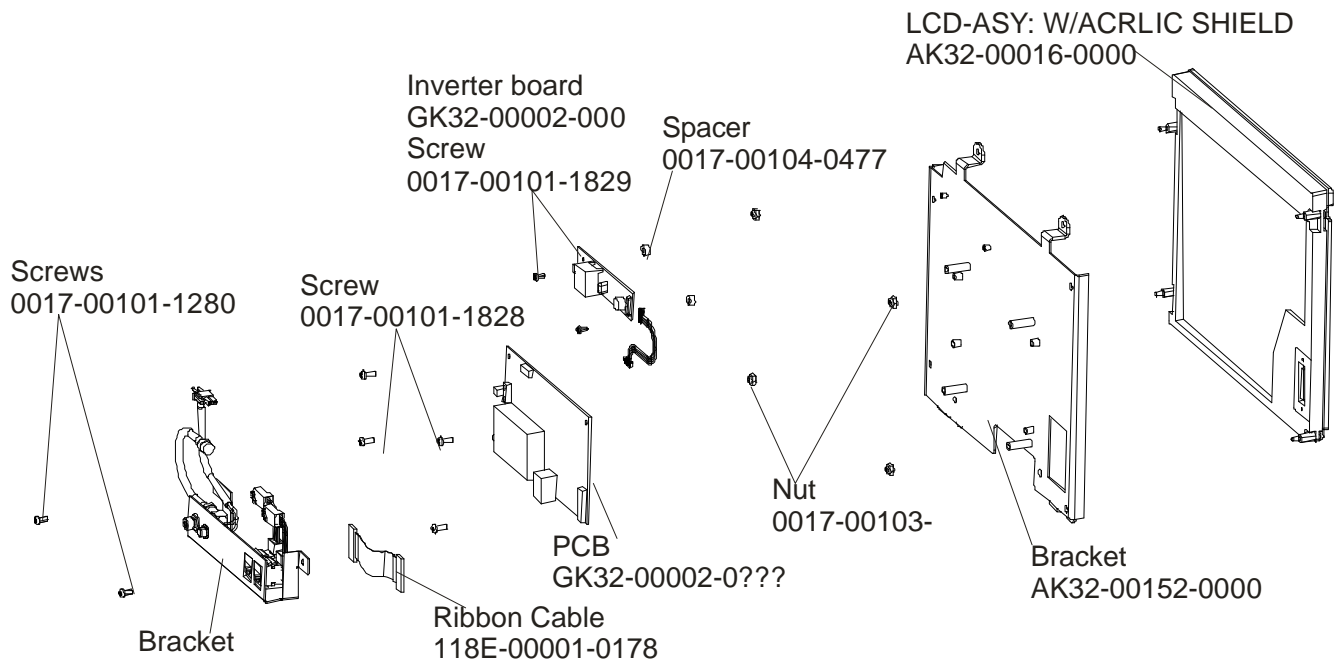

	Page
Console and Related Components	4
Entertainment TV Console	5
Connector Bracket	6
Entertainment Mounting Bracket.....	7
Console Mounting Screws and Polar Covers.....	8
Alternator w/Pulley	9
Crankshaft and Bearing Assembly	10
Intermediate Shaft and Bearing Assembly	11
Seat Latch Assembly	12
Seat Post Assembly	13
Seat Post Shrouds	14
Idler Bracket Assembly	15
Console Support Assembly.....	16
Left Side Shroud and Crankarm.....	17
Right Side Shroud and Crankarm	18
PCB Mounting Bracket Assembly	19
Front Wheels.....	20
Resistor Assembly	21
Handlebar Assembly.....	22
Belts.....	23
Cables.....	24

ARCTIC SILVER 95CEZ

Console and Related Components

95CEZ-0000-01
S/N CZE100000 and UP

Part Numer	. Console Assembly	Part Number	Bezel/Switch W/Overlay Assy
AK63-00251-0001	CONS-ASSY: 95CEZ; ENG	AK63-00250-0001	BZL/SW W/OVERLAY ASSY: MFG; 95CEZ/95REZ ENG
AK63-00251-0002	CONS-ASSY; 95CEZ; EUR		
AK63-00251-0003	CONS-ASSY; 95CEZ; GER	AK63-00250-0003	BZL/SW W/OVERLAY ASSY: 95CEZ/95REZ GER
AK63-00251-0004	CONS-ASSY; 95CEZ; SPN	AK63-00250-0004	BZL/SW W/OVERLAY ASSY: 95CEZ/95REZ SPN
AK63-00251-0006	CONS-ASSY; 95CEZ; JAP	AK63-00250-0006	BZL/SW W/OVERLAY ASSY: 95CEZ/95REZ JAP
AK63-00251-0007	CONS-ASSY; 95CEZ; FRN	AK63-00250-0007	BZL/SW W/OVERLAY ASSY: 95CEZ/95REZ FRN
AK63-00251-0008	CONS-ASSY; 95CEZ; ITL	AK63-00250-0008	BZL/SW W/OVERLAY ASSY: 95CEZ/95REZ ITL
AK63-00251-0009	CONS-ASSY; 95CEZ; DUT	AK63-00250-0009	BZL/SW W/OVERLAY ASSY: 95CEZ/95REZ DUT
AK63-00251-0010	CONS-ASSY; 95CEZ; POR	AK63-00250-0010	BZL/SW W/OVERLAY ASSY;; 95CEZ/95REZ POR
AK63-00251-0014	CONS-ASSY; 95CEZ; TUR		

ARCTIC SILVER 95CEZ
Entertainment TV Console

95CEZ-0000-01
S/N CZE100000 and UP

ARCTIC SILVER 95CEZ

95CEZ-0000-01
S/N CZE100000 and UP

Connector Bracket AK32-00156-0000

ARCTIC SILVER 95CEZ
Entertainment Mounting Bracket