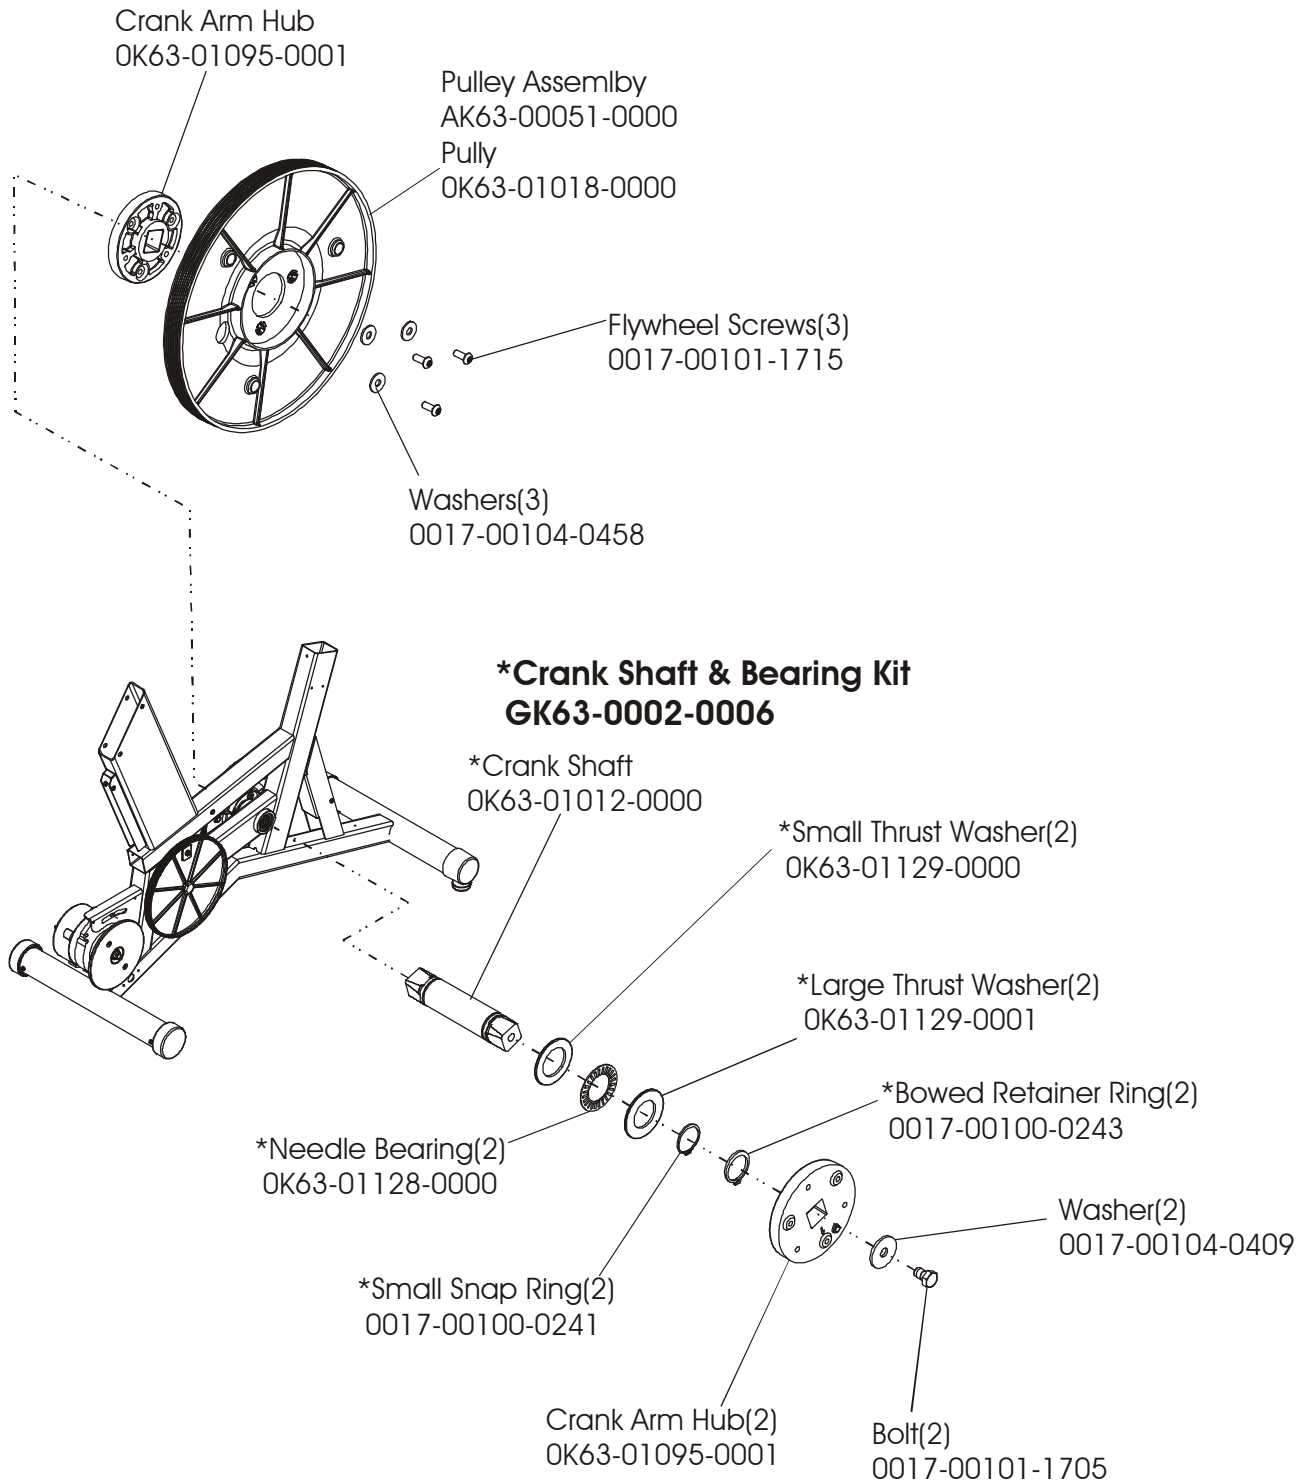

	Page
Console and Related Components	4
Entertainment TV Console	5
Connector Bracket	6
Entertainment Mounting Bracket.....	7
Console Mounting Screws and Polar Covers.....	8
Alternator w/Pulley	9
Crankshaft and Bearing Assembly	10
Intermediate Shaft and Bearing Assembly	11
Seat Latch Assembly	12
Seat Post Assembly	13
Seat Post Shrouds	14
Idler Bracket Assembly	15
Console Support Assembly.....	16
Left Side Shroud and Crankarm.....	17
Right Side Shroud and Crankarm	18
PCB Mounting Bracket Assembly	19
Front Wheels.....	20
Resistor Assembly	21
Handlebar Assembly.....	22
Belts.....	23
Cables.....	24

ARCTIC SILVER 95CEZ
Entertainment TV Console

95CEZ-0000-01
S/N CZE100000 and UP

ARCTIC SILVER 95CEZ

95CEZ-0000-01
S/N CZE100000 and UP

Connector Bracket AK32-00156-0000

ARCTIC SILVER 95CEZ
Entertainment Mounting Bracket

ARCTIC SILVER 95CEZ
Crankshaft and Bearing Assembly

95CEZ-0000-01
S/N CZE100000 and UP

ARCTIC SILVER 95CEZ
Intermediate Shaft & Bearing Assembly

95CEZ-0000-01
S/N CZE100000 and UP

Kit number – GK63-00002-0007