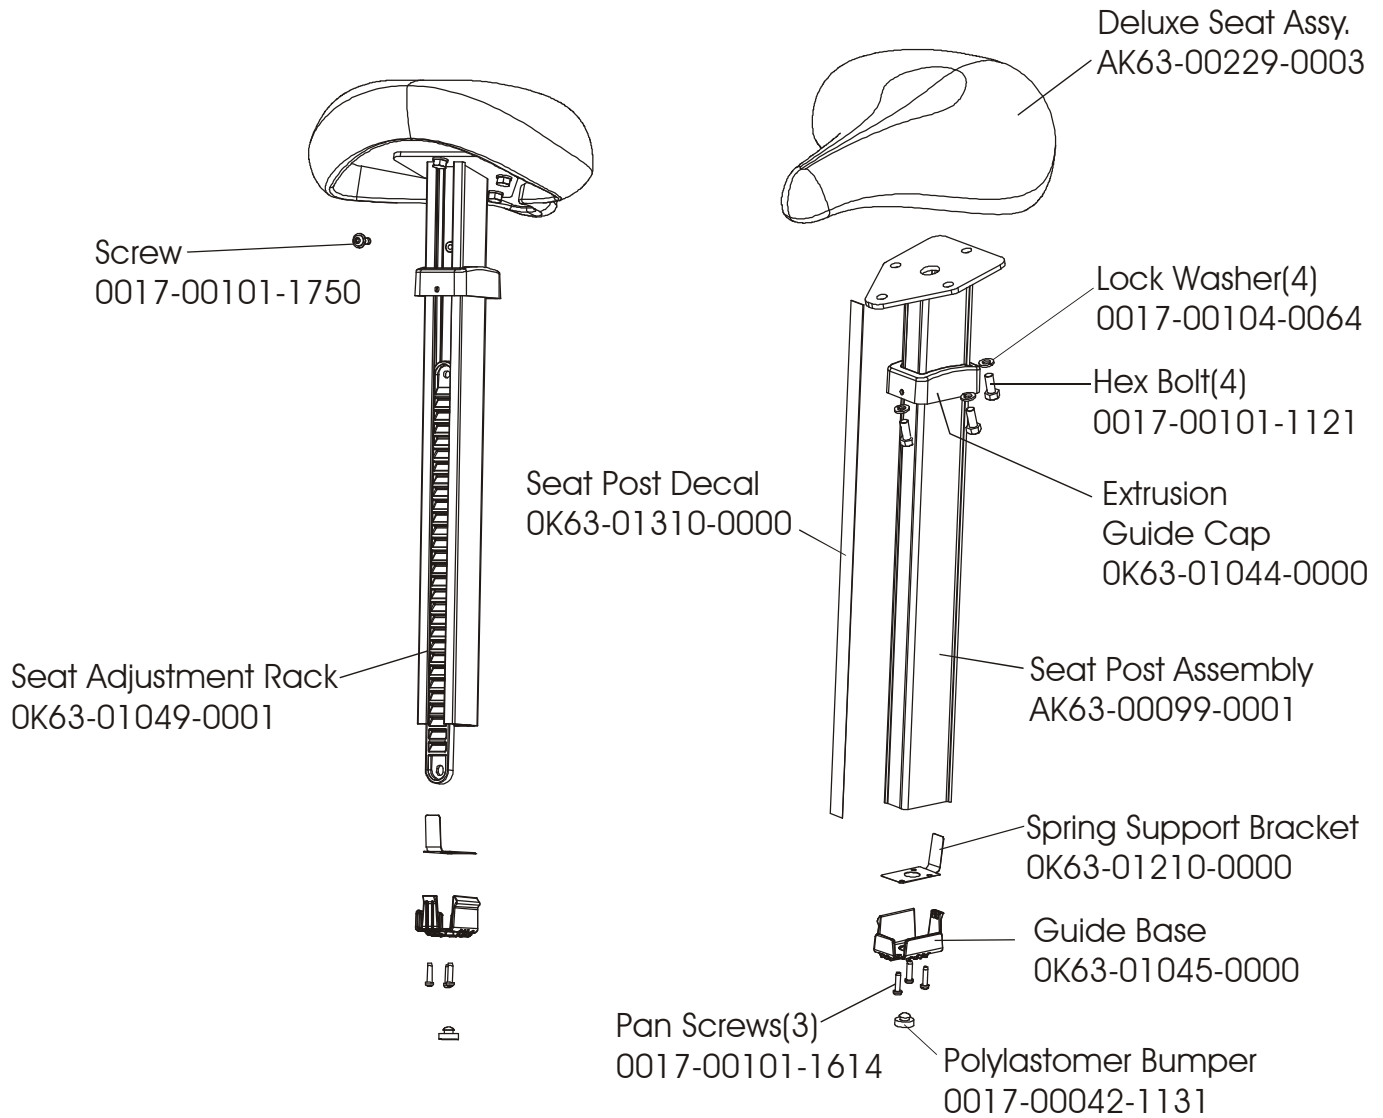

ARCTIC SILVER 95CEZ

Seat Latch Assembly - AK63-00043-0001

95CEZ-0000-01

S/N CZE100000 and UP

ARCTIC SILVER 95CEZ

Seat Post Assembly – AK63-00232-0002

95CEZ-0000-01

S/N CZE100000 and UP