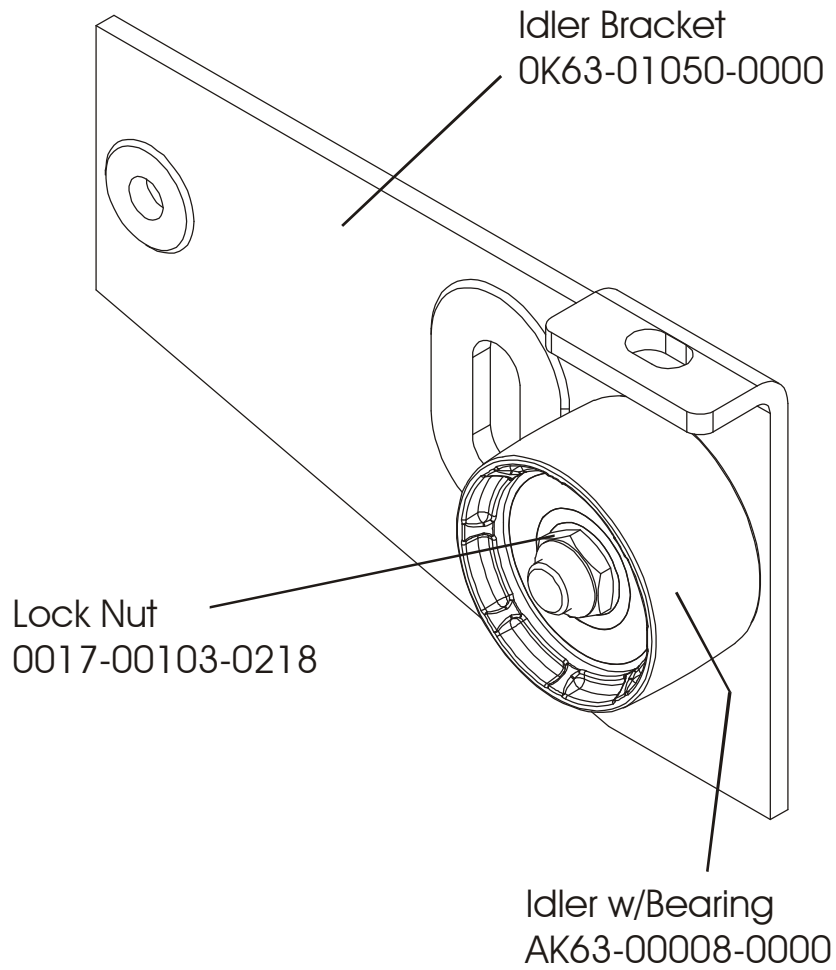

ARCTIC SILVER 95CEZ
Seat Post Shrouds

95CEZ-0000-01
S/N CZE100000 and UP

Left Seat Post Shroud
OK63-01092-0010

Screw
0017-00101-1741

Right Seat Post Shroud
OK63-01092-0009

ARCTIC SILVER 95CEZ
Console Support Assembly