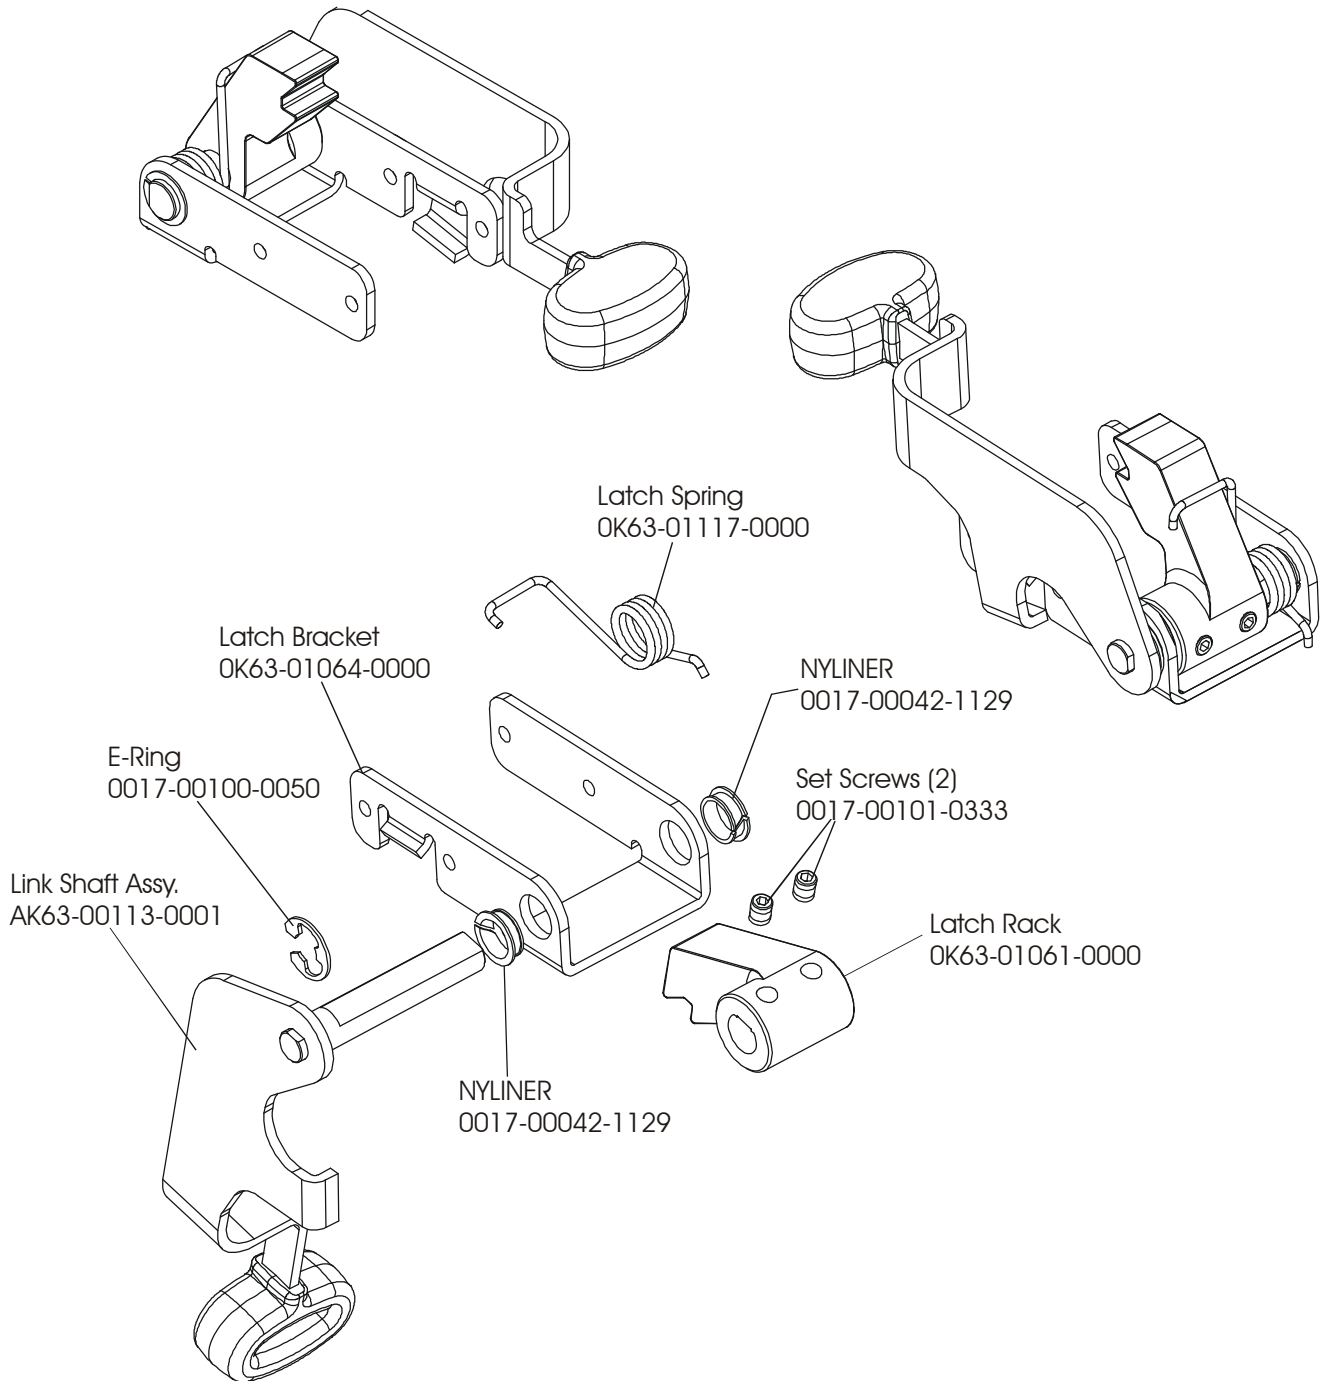

	Page
Console and Related Components	4
Entertainment TV Console	5
Connector Bracket	6
Entertainment Mounting Bracket.....	7
Console Mounting Screws and Polar Covers.....	8
Alternator w/Pulley	9
Crankshaft and Bearing Assembly	10
Intermediate Shaft and Bearing Assembly	11
Seat Latch Assembly	12
Seat Post Assembly	13
Seat Post Shrouds	14
Idler Bracket Assembly	15
Console Support Assembly.....	16
Left Side Shroud and Crankarm.....	17
Right Side Shroud and Crankarm	18
PCB Mounting Bracket Assembly	19
Front Wheels.....	20
Resistor Assembly	21
Handlebar Assembly.....	22
Belts.....	23
Cables.....	24

ARCTIC SILVER 95CEZ
Crankshaft and Bearing Assembly

95CEZ-0000-01
S/N CZE100000 and UP

ARCTIC SILVER 95CEZ
Intermediate Shaft & Bearing Assembly

95CEZ-0000-01
S/N CZE100000 and UP

Kit number – GK63-00002-0007

ARCTIC SILVER 95CEZ

Seat Latch Assembly - AK63-00043-0001

95CEZ-0000-01

S/N CZE100000 and UP

ARCTIC SILVER 95CEZ

Seat Post Assembly – AK63-00232-0002

95CEZ-0000-01

S/N CZE100000 and UP