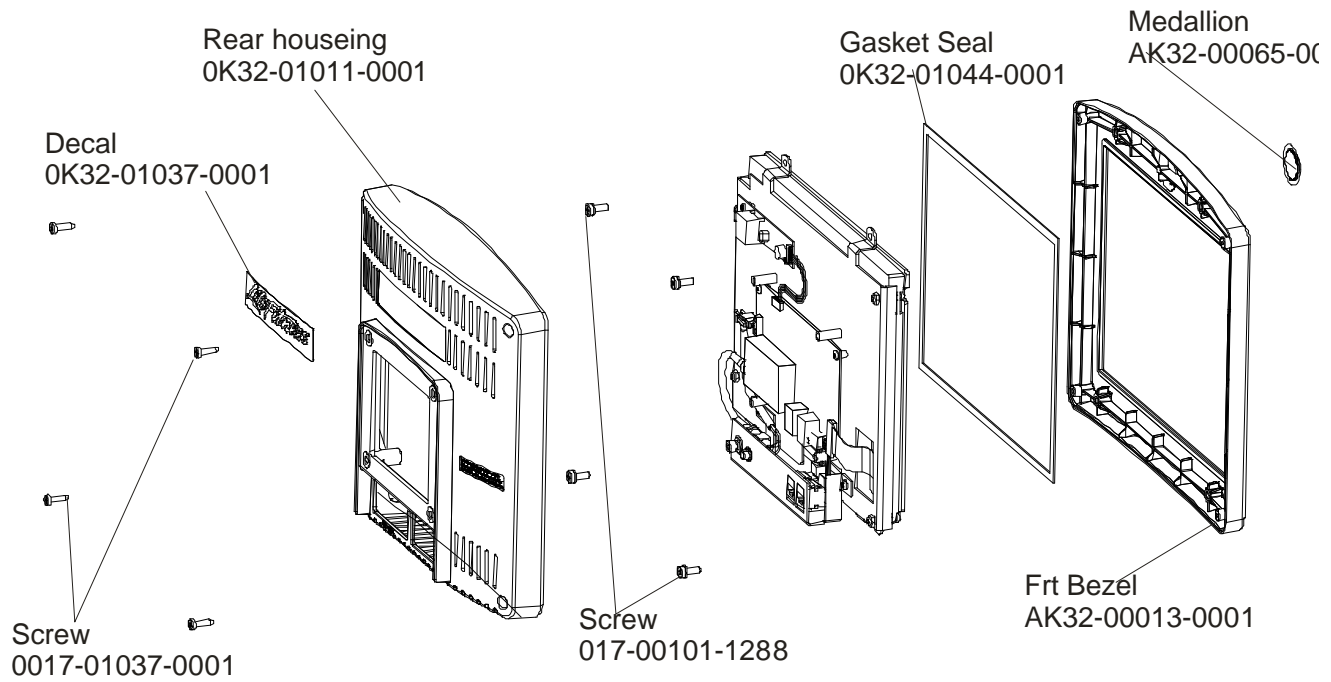

	Page
Console and Related Components	4
Entertainment TV Console	5
Connector Bracket	6
Entertainment Mounting Bracket.....	7
Console Mounting Screws and Polar Covers.....	8
Alternator w/Pulley	9
Crankshaft and Bearing Assembly	10
Intermediate Shaft and Bearing Assembly	11
Seat Latch Assembly	12
Seat Post Assembly	13
Seat Post Shrouds	14
Idler Bracket Assembly	15
Console Support Assembly.....	16
Left Side Shroud and Crankarm.....	17
Right Side Shroud and Crankarm	18
PCB Mounting Bracket Assembly	19
Front Wheels.....	20
Resistor Assembly	21
Handlebar Assembly.....	22
Belts.....	23
Cables.....	24

ARCTIC SILVER 95CEZ

Console and Related Components

95CEZ-0000-01
S/N CZE100000 and UP

Part Numer	. Console Assembly	Part Number	Bezel/Switch W/Overlay Assy
AK63-00251-0001	CONS-ASSY: 95CEZ; ENG	AK63-00250-0001	BZL/SW W/OVERLAY ASSY: MFG; 95CEZ/95REZ ENG
AK63-00251-0002	CONS-ASSY; 95CEZ; EUR		
AK63-00251-0003	CONS-ASSY; 95CEZ; GER	AK63-00250-0003	BZL/SW W/OVERLAY ASSY: 95CEZ/95REZ GER
AK63-00251-0004	CONS-ASSY; 95CEZ; SPN	AK63-00250-0004	BZL/SW W/OVERLAY ASSY: 95CEZ/95REZ SPN
AK63-00251-0006	CONS-ASSY; 95CEZ; JAP	AK63-00250-0006	BZL/SW W/OVERLAY ASSY: 95CEZ/95REZ JAP
AK63-00251-0007	CONS-ASSY; 95CEZ; FRN	AK63-00250-0007	BZL/SW W/OVERLAY ASSY: 95CEZ/95REZ FRN
AK63-00251-0008	CONS-ASSY; 95CEZ; ITL	AK63-00250-0008	BZL/SW W/OVERLAY ASSY: 95CEZ/95REZ ITL
AK63-00251-0009	CONS-ASSY; 95CEZ; DUT	AK63-00250-0009	BZL/SW W/OVERLAY ASSY: 95CEZ/95REZ DUT
AK63-00251-0010	CONS-ASSY; 95CEZ; POR	AK63-00250-0010	BZL/SW W/OVERLAY ASSY;; 95CEZ/95REZ POR
AK63-00251-0014	CONS-ASSY; 95CEZ; TUR		

ARCTIC SILVER 95CEZ
Entertainment TV Console

95CEZ-0000-01
S/N CZE100000 and UP

ARCTIC SILVER 95CEZ

95CEZ-0000-01
S/N CZE100000 and UP

Connector Bracket AK32-00156-0000

ARCTIC SILVER 95CEZ
Entertainment Mounting Bracket