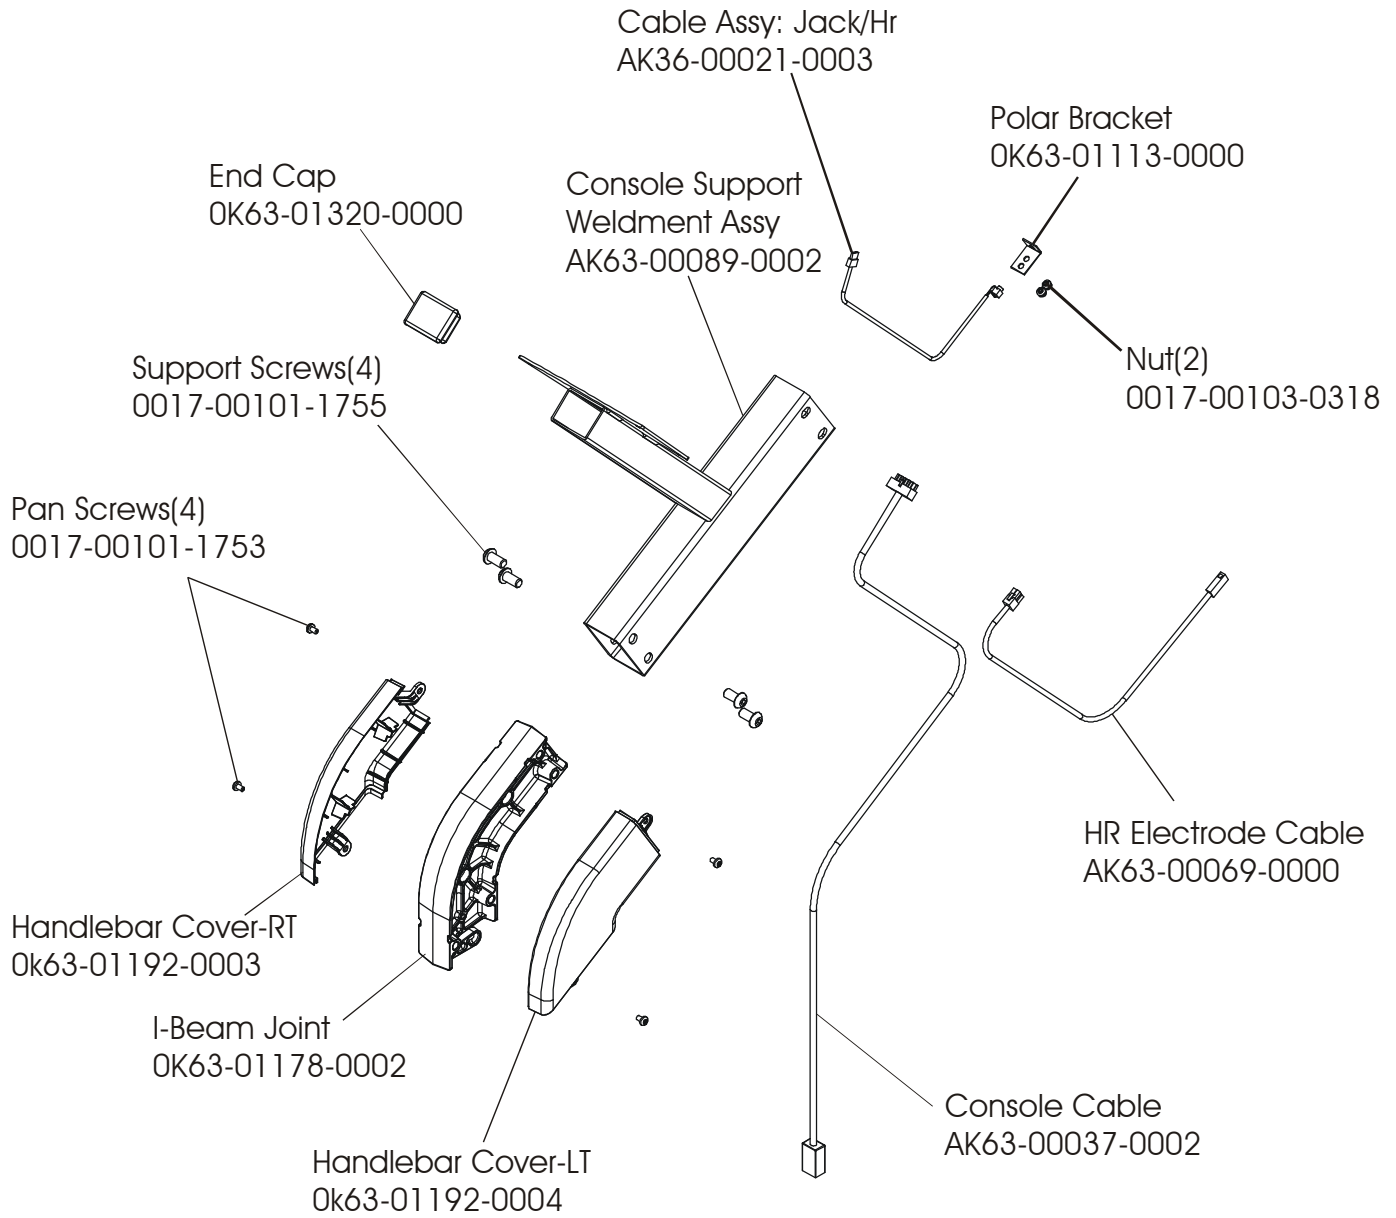

ARCTIC SILVER 95CEZ
Console Support Assembly

95CEZ-0000-01
S/N CZE100000 and UP